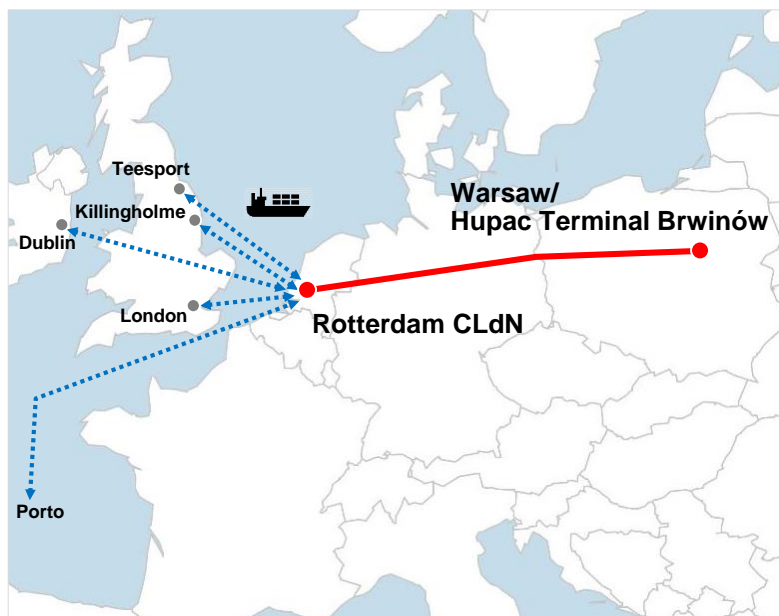

Hupac Terminal Brwinów connects Rotterdam

First direct service from Warsaw to Rotterdam and UK/IRL/P

-  Hupac Terminal Brwinów ↔ Rotterdam CLdN
-  2 roundtrips per week
-  Fast transit time
-  Direct continuous connections to vessels for UK, Ireland and Portugal
-  All types of equipment such as mega-trailers, containers and swap bodies
-  1,7 t CO₂ savings per road consignment
-  Start-up: 02.05.2023
-  Bookings: via WOLF web-booking
via EDI-system Ediges

Timetable

Departure days & closing time	Pick-up	Profile	Departure days & closing time	Pick-up	Profile
Rotterdam CLdN → Warsaw HTB			Warsaw HTB → Rotterdam CLdN		
Tu 20:00	Th 16:00	C70 P400	Mo 07:00	Tu 21:00	C70 P400
Sa 12:30	Mo 07:00	C70 P400	Th 19:00	Sa 07:00	C70 P400