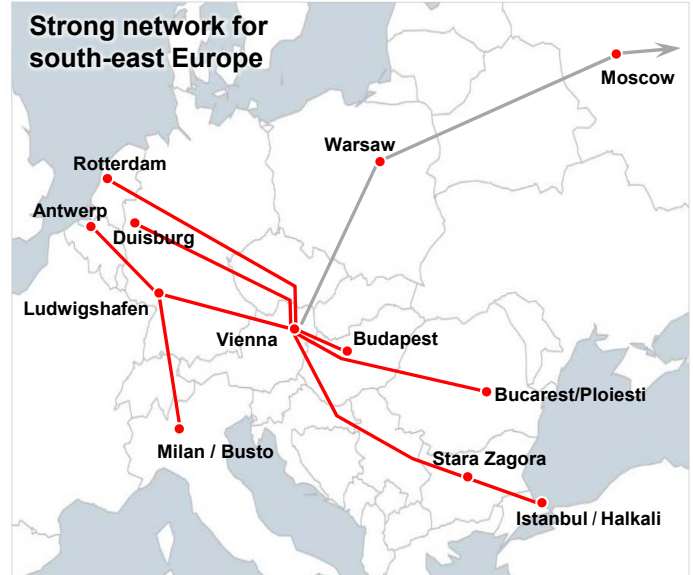

Timetable

Departure days	Closing time	Arrival days	Availability time	Transit time
Duisburg DIT → Budapest METRANS				
Monday	18:00	Wednesday	06:00	A - C
Tuesday	18:00	Thursday	06:00	A - C
Wednesday	18:00	Friday	09:00	A - C
Thursday	20:00	Saturday	22:00	A - C
Saturday	10:00	Monday	02:00	A - C
Saturday	10:00	Tuesday	07:30	A - D
WienCont → Budapest METRANS				
Monday	12:00	Tuesday	07:30	A - B
Tuesday	18:00	Wednesday	06:00	A - B
Wednesday	18:00	Thursday	06:00	A - B
Thursday	17:00	Friday	09:00	A - B
Friday	10:00	Saturday	22:00	A - B
Rotterdam C.Ro → Budapest METRANS				
Monday	18:00	Thursday	06:00	A - D
Tuesday	19:00	Friday	09:00	A - D
Thursday	19:00	Saturday	22:00	A - C
Saturday	10:00	Tuesday	06:00	A - D
Rotterdam Botlek → Budapest METRANS				
Monday	17:00	Thursday	06:00	A - D
Tuesday	18:00	Friday	09:00	A - D
Thursday	18:00	Saturday	22:00	A - D
Friday	20:00	Tuesday	06:00	A - E
Ludwigshafen KTL → Budapest METRANS				
Tuesday	19:00	Thursday	06:00	A - C
Friday	19:00	Tuesday	07:30	A - E

Departure days	Closing time	Arrival days	Availability time	Transit time
Budapest METRANS → Duisburg DIT				
Monday	16:30	Wednesday	06:00	A - C
Tuesday	06:00	Wednesday	16:00	A - B
Wednesday	11:30	Friday	06:00	A - C
Thursday	11:30	Friday	15:30	A - B
Friday	23:30	Monday	06:00	A - D
Saturday	18:30	Tuesday	06:00	A - D
Budapest METRANS → Wiencont				
Monday	16:30	Tuesday	07:00	A - B
Tuesday	06:00	Tuesday	14:30	A - A
Wednesday	11:30	Thursday	06:00	A - B
Friday	23:30	Monday	15:30	A - D
Budapest METRANS → Rotterdam C.Ro				
Tuesday	06:00	Thursday	12:00	A - C
Wednesday	11:30	Saturday	12:00	A - D
Thursday	11:30	Sunday	14:00	A - D
Friday	23:30	Monday	06:00	A - D
Budapest METRANS → Rotterdam Botlek				
Tuesday	06:00	Thursday	12:00	A - C
Wednesday	11:30	Monday	06:00	A - F
Thursday	11:30	Monday	06:00	A - E
Friday	23:30	Tuesday	12:00	A - E
Budapest METRANS → Ludwigshafen KTL				
Wednesday	11:30	Friday	05:00	A - C
Friday	23:30	Monday	05:00	A - D