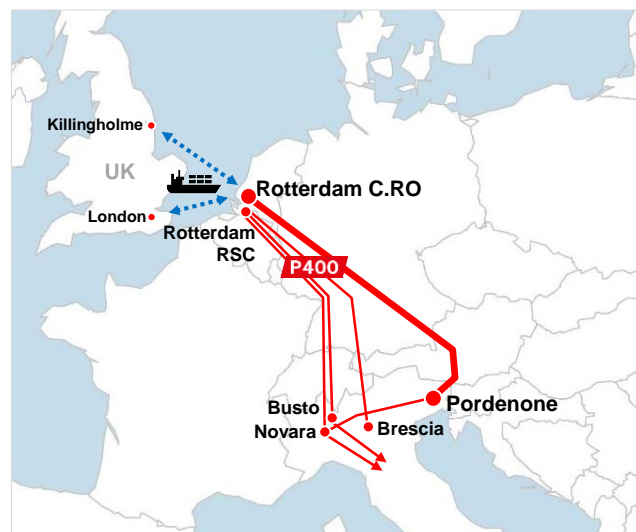

Linking north-east Italy to Netherlands and UK

New shuttle Rotterdam C.RO ⇄ Pordenone

-  **New service linking Rotterdam C.RO to Pordenone**
-  **Seamless connections:**
 - > from Rotterdam C.RO: Cobelfret Ferry services to London and Killingholme
 - > from Pordenone: Novara and south Italy
-  **3 roundtrips per week**
-  **Fast A/C transit time**
-  **ADR/RID allowed**
-  **1,8 CO₂ savings per road consignment**
-  **Starting:**
 - 1.6.2021 from Rotterdam
 - 1.6.2021 from Pordenone

Timetable

Train-Nr	Departure days	Closing time	Ready for pick-up	Profile	Train-Nr.	Departure days	Closing time	Ready for pick-up	Profile
Rotterdam C.RO. → Pordenone					Pordenone → Rotterdam C.RO.				
42729	Tu	A 13:00	C 09:00	P/C 70-400	42826	Tu	A 17:50	C 09:00	P/C 70-400
42729	Th	A 17:50	C 09:00	P/C 70-400	42826	Th	A 18:50	C 09:00	P/C 70-400
42729	Su	A 14:00	C 09:00	P/C 70-400	42828	Sa	A 11:00	C 09:00	P/C 70-400

Terminals

Terminal Rotterdam

C.RO Ports Nederland BV
Merseyweg 70 / Havennr. 5230
NL-3197 KG Botlek (Rotterdam)
Tel. +31 181 244911

Opening hours
Monday-Friday 07:00-23:30
Saturday 08:00-16:30
Sunday 08:00-16:30