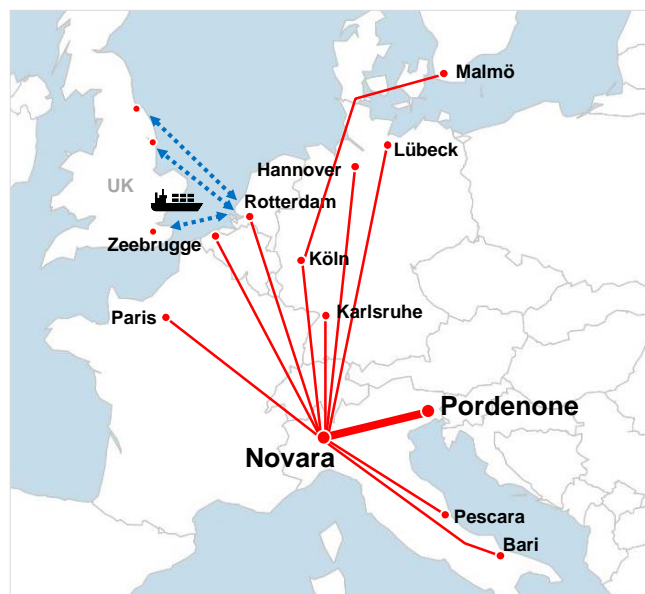

Connecting Pordenone to northern Europe

New shuttle Novara ⇄ Pordenone

 **New service linking Novara and Pordenone**

-  **Seamless connections from Novara to:**
- > **Benelux:** Zeebrugge, Rotterdam
 - > **Germany:** Karlsruhe, Köln, Hannover, Lübeck
 - > **Sweden:** Malmö
 - > **France:** Paris
 - > **South Italy:** Pescara, Bari

 **3 roundtrips per week**

 **Fast A/B transit time**

 **ADR/RID not allowed**

 **0,6 t CO₂ savings per road consignment**

 **Starting:**
25.5.2021 from Novara
26.5.2021 from Pordenone

Timetable

Train no.	Departure days	Closing time	Pick-up	Profile	Train no.	Departure days	Closing time	Pick-up	Profile
Novara → Pordenone					Pordenone → Novara				
51371	Tu, Th	A 12:30	B 08:50	P/C 70-400	53303	Mo, We	A 19:00	C 05:00	P/C 70-400
51379	Sa	A 12:00	C 08:50	P/C 70-400	53303	Fr	A 19:00	D 05:00	P/C 70-400

Terminals

Terminal Pordenone

Hupac SpA
Via Interporto Centro
Ingrosso, 208
I-33170 Pordenone
Tel. +39 434 936681

Opening hours

Monday-Friday 07:00-19:00
Saturday 08:00-12:00

Terminal Novara

Eurogateway Srl
c/o Interporto CIM
Via Carlo Panseri 132
I-28100 Novara
Tel. +39 0321 1855612