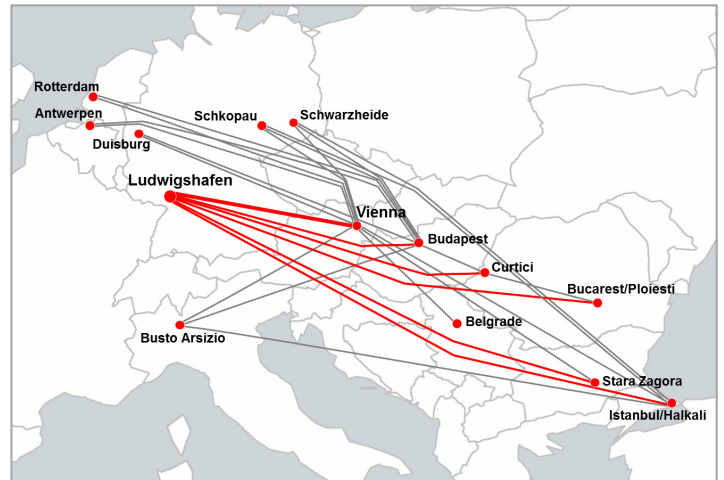

Timetable

Departure days	Closing time	Arrival days	Pick-up time	Profile	Departure days	Closing time	Arrival days	Pick-up time	Profile
Ludwigshafen → Vienna					Vienna → Ludwigshafen				
Tue	19:30	Wed	18:00	C70 P/C400	Wed	08:00	Fri	06:00	C70 P/C400
Fri	19:30	Mon	06:00	C70 P/C400	Fri	21:00	Mon	06:00	C70 P/C400
Ludwigshafen → Budapest					Budapest → Ludwigshafen				
Tue	19:30	Thu	07:00	C70 P/C400	Wed	05:00	Fri	06:00	C70 P/C400
Fri	19:30	Mon	06:00	C70 P/C400	Fri	05:00	Mon	06:00	C70 P/C400
Ludwigshafen → Halkali					Halkali → Ludwigshafen				
Tue	19:30	Tue	08:00	C70 P/C400	Fri	16:00	Mon / week 2	06:00	C70 P/C400
Ludwigshafen → Stara Zagora					Stara Zagora → Ludwigshafen				
Tue	19:30	Tue	08:00	C70 P/C400	Fri	16:00	Mon / week 2	06:00	C70 P/C400
Ludwigshafen → Ploiesti					Ploiesti → Ludwigshafen				
Fri	19:30	Wed	06:00	C70 P/C400	Wed	16:00	Fri / week 2	06:00	C70 P/C400
Ludwigshafen → Curtici					Curtici → Ludwigshafen				
Fri	19:30	Tue	06:00	C70 P/C400	Fri	12:00	Fri / week 2	06:00	C70 P/C400

Terminals

Terminal Ludwigshafen

KTL Kombi-Terminal
Ludwigshafen GmbH
Am Hansenbusch 11
D-67069 Ludwigshafen

Opening hours

Monday - Friday 00:00-24:00
Saturday 00:00-13:00
Sunday 22:00-24:00

Terminal Vienna Wiencont

Wiener Lokalbahnen
Cargo GmbH
Freudenauer Hafenstr. 8-10
A-1020 Wien

Opening hours

Monday-Thursday 06:00-20:00
Friday 06:00-18:00

Contact

Renzo Capanni

Director Shuttle Net South-East Europe
Tel. +41 58 8558080
rcapanni@hupac.com

Denitsa Nikolova

Area Manager
Tel. +41 58 8558122
dnikolova@hupac.com